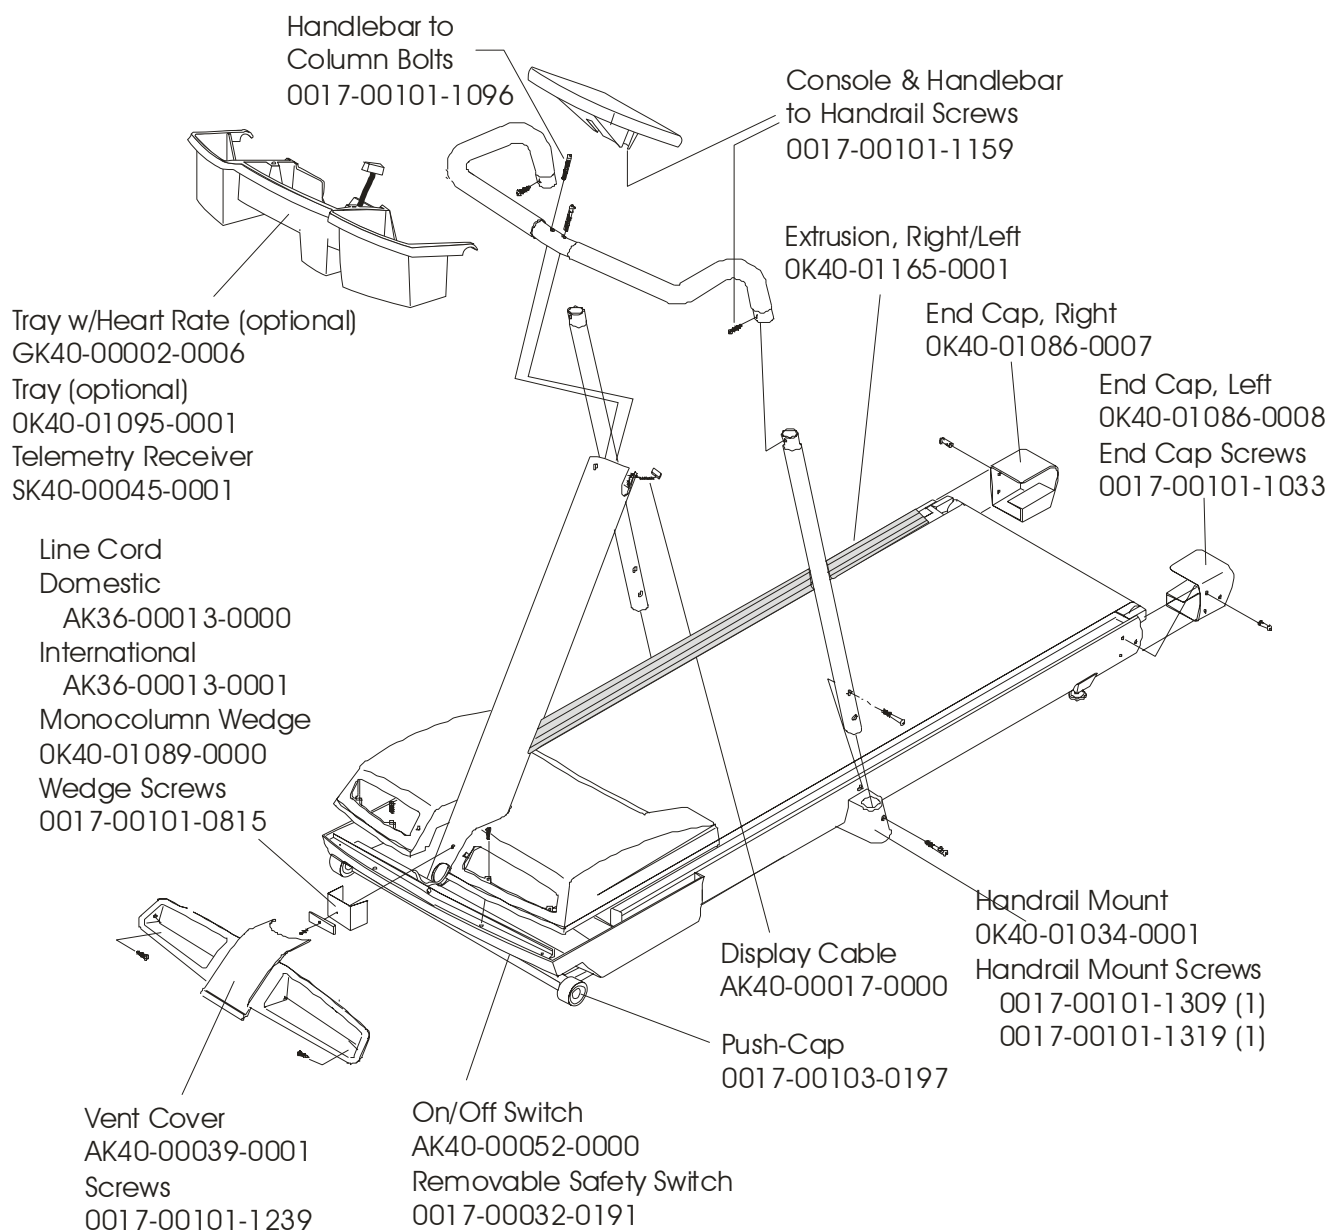

TR-4500HR TREADMILL

GK40-00009-XXXX
SN: 548366 & up

TR-4500HR TREADMILL

GK40-00009-XXXX
SN: 548366 & up

TR-4500HR TREADMILL

GK40-00009-XXXX
SN: 548366 & up